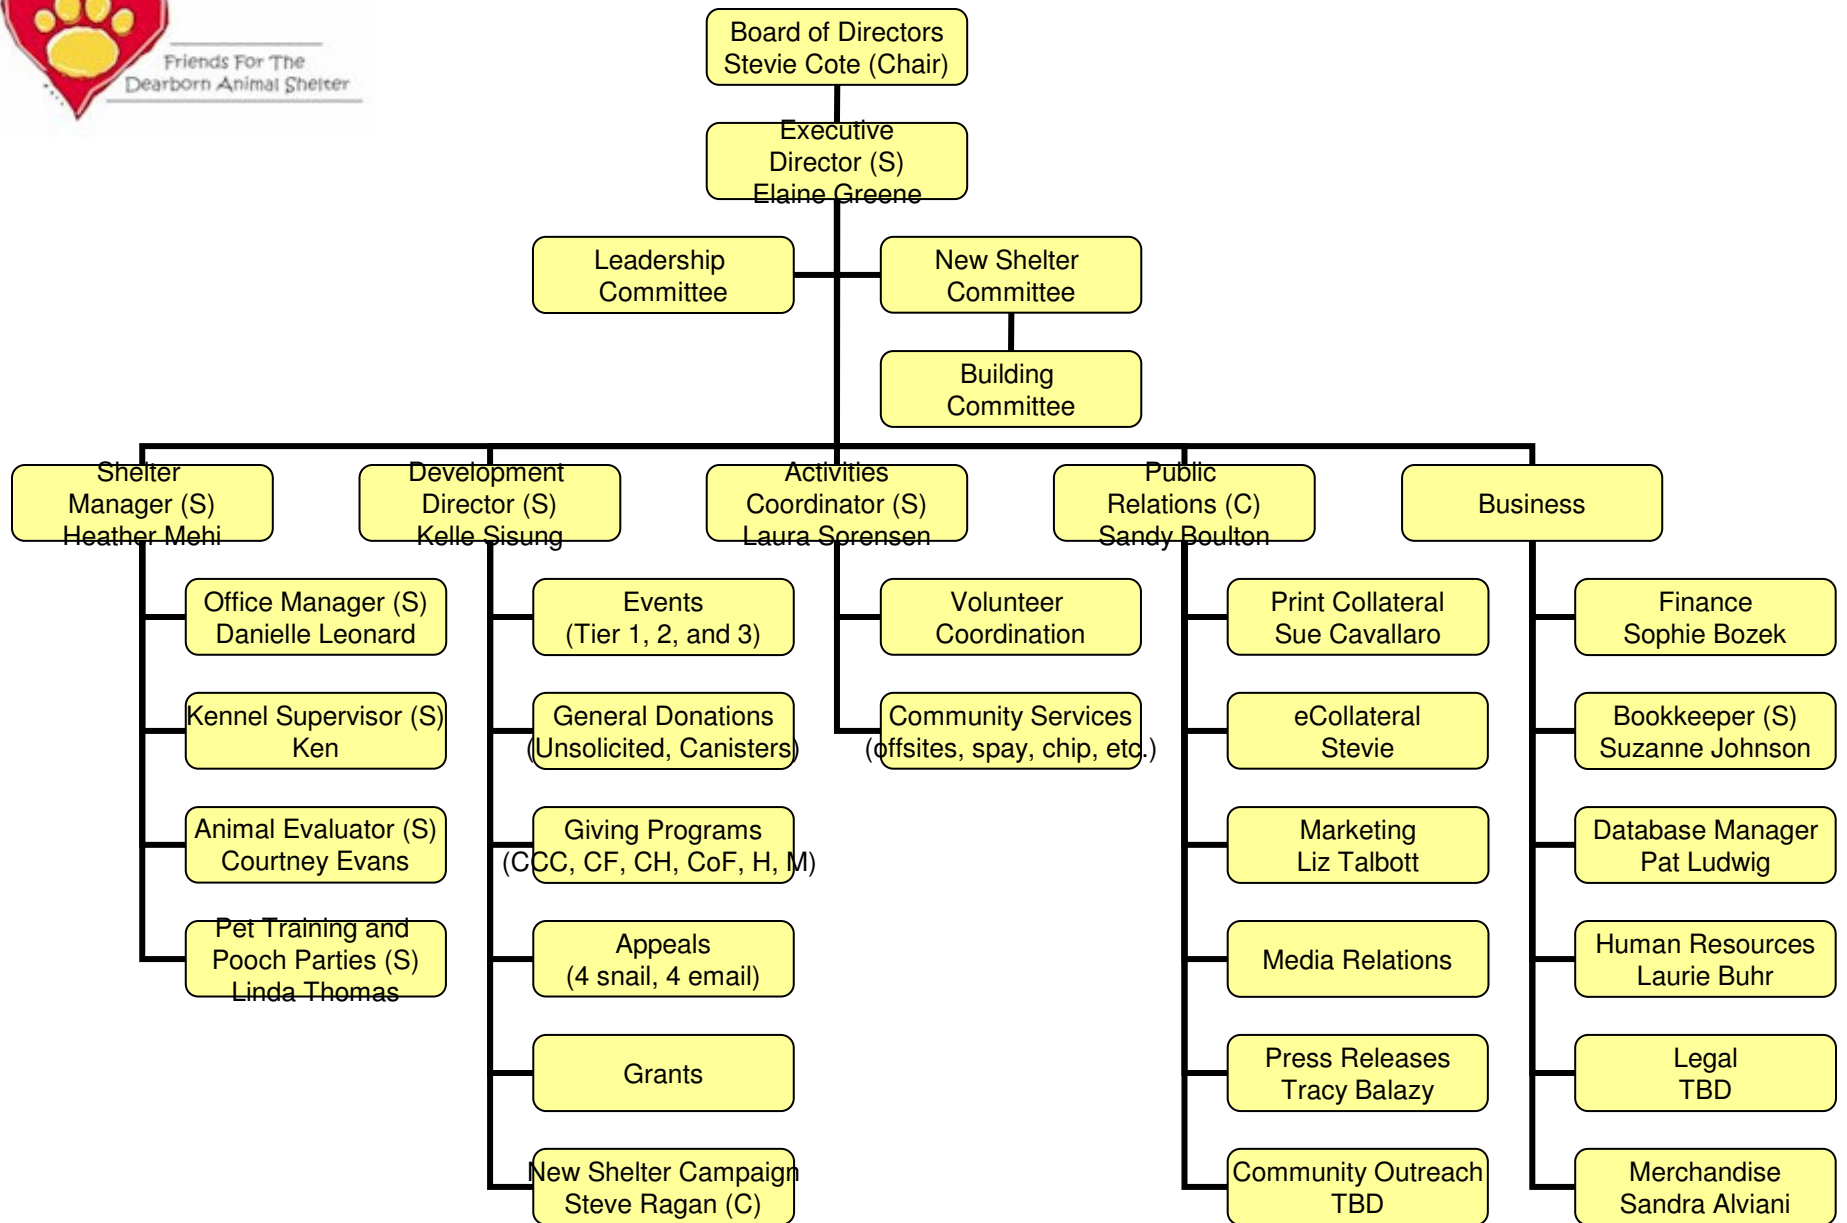

Friends For the Dearborn Animal Shelter- Organization Chart

(S) Staff Position
(C) Paid Consultant
3/8/2009

Last Updated: 2/24/09